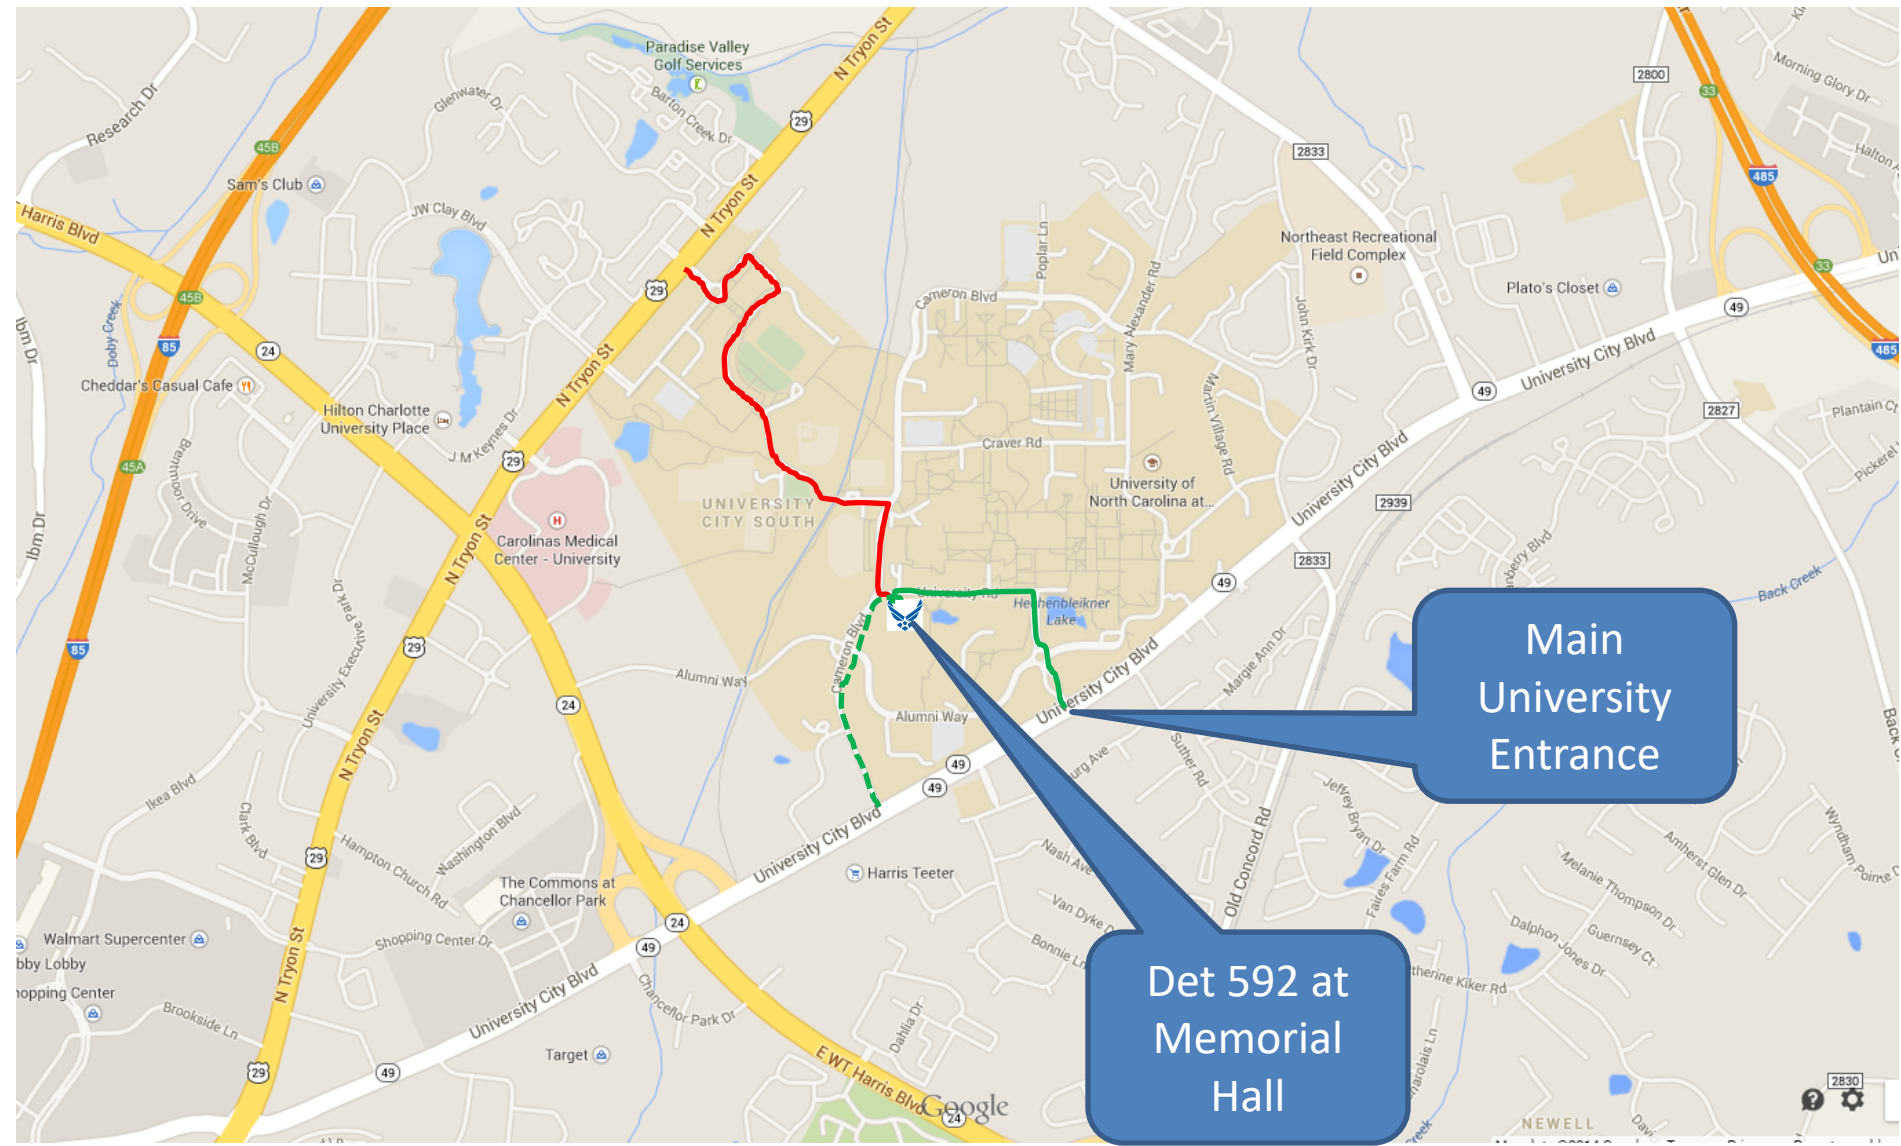

Map to UNCC AFROTC Det 592 at Memorial Hall

Main University Entrance

Det 592 at Memorial Hall

Park here in visitor lot/deck

Don't park here! Pass required.

8919 University Road, Charlotte, NC 28262

Det 592 at Memorial Hall

Main University Entrance