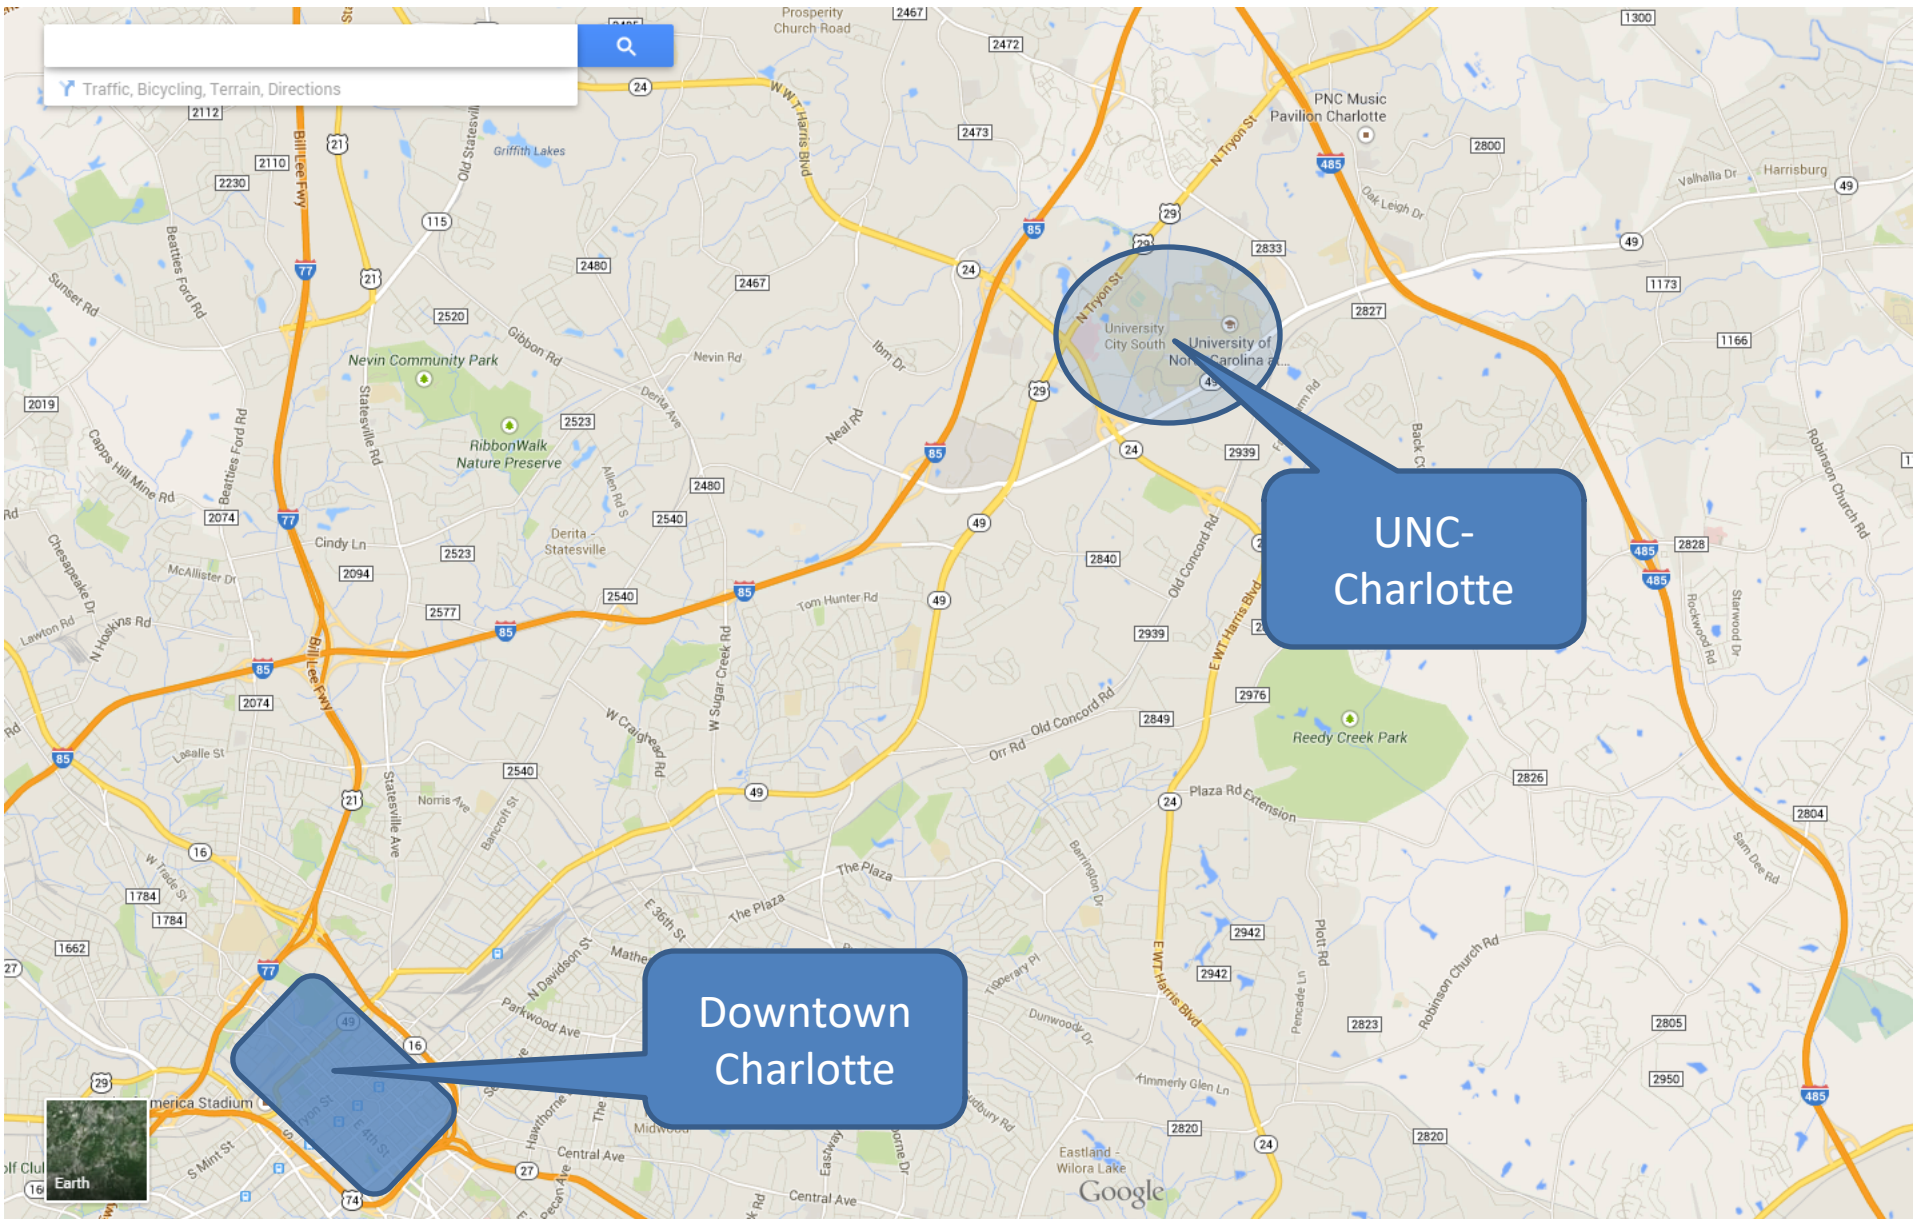

Map to UNCC AFROTC Det 592 at Memorial Hall

Main University Entrance

Det 592 at Memorial Hall

Park here in visitor lot/deck

Don't park here! Pass required.

8919 University Road, Charlotte, NC 28262

Det 592 at Memorial Hall

Main University Entrance